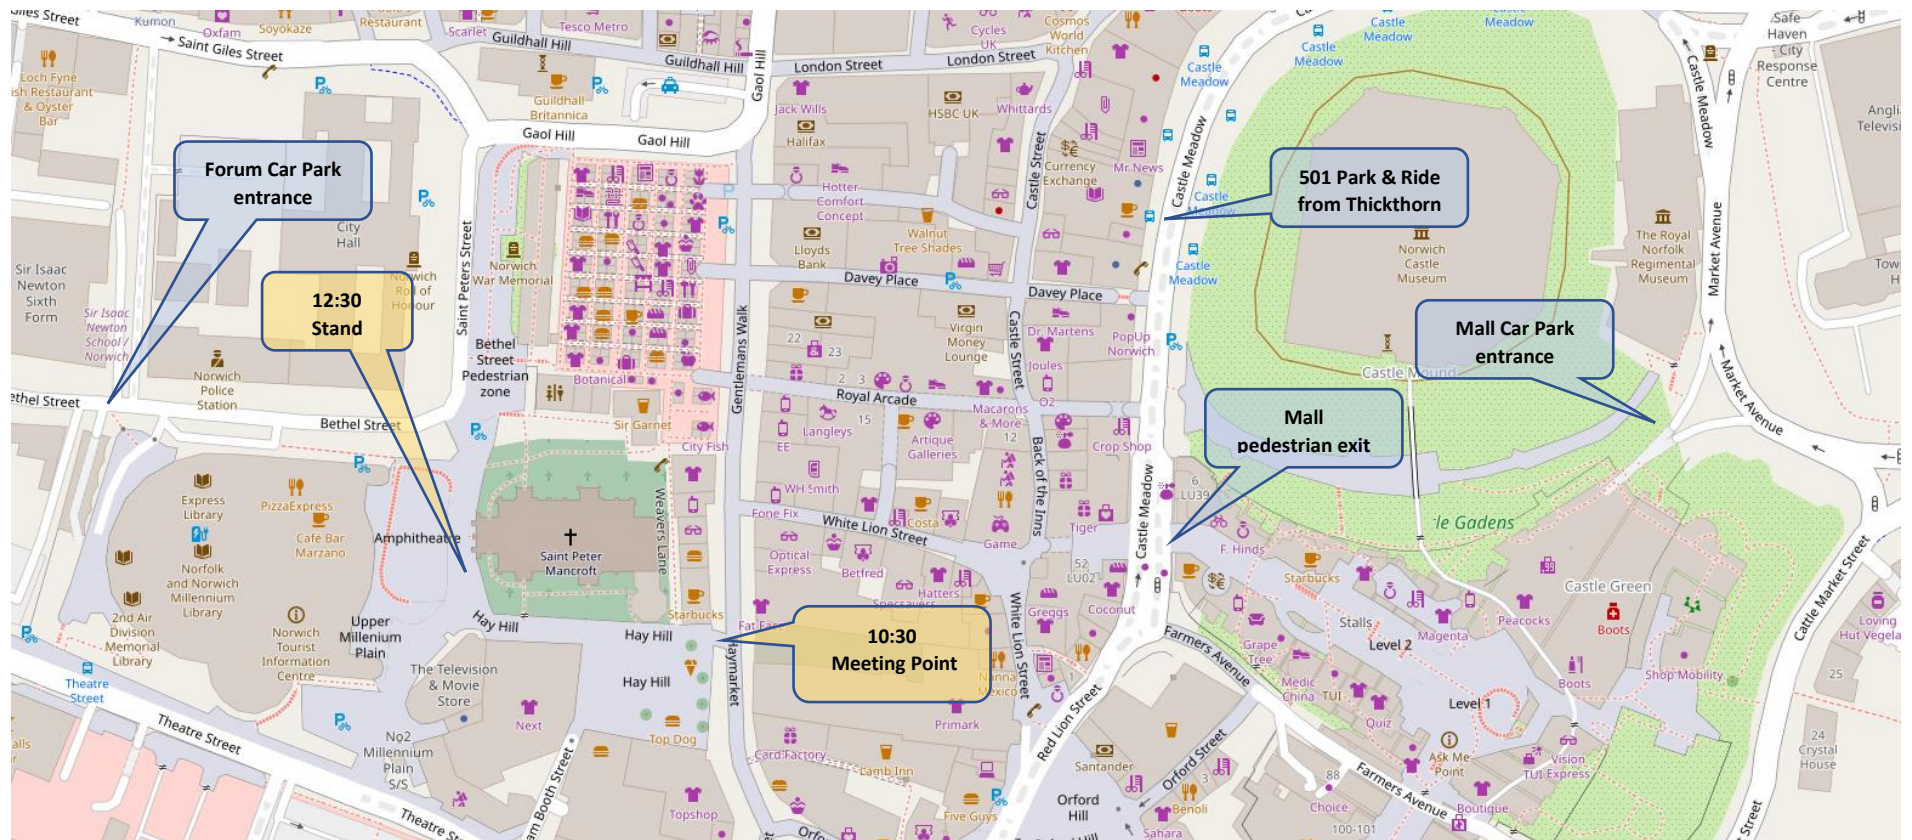

# NORWICH

© OpenStreetMap contributors

Mall Car Park (710 spaces) is £6.30 for 5 hours on a Sunday. There is a pedestrian exit from the Mall onto Castle Meadow.

Forum Car Park (204 spaces) is £2.00 per hour on a Sunday (£10.00 for 5 hours).

For other parking options, try Parkopedia at <https://en.parkopedia.com/> and search for **Norwich**.

The 501 Park & Ride operates on Sundays from **Thickthorn** (junction of the A11 & A47, south west of Norwich). Buses are every 20 minutes and the fare is £3.70 a day for adults, £2.00 a day for concessions. See <https://www.norwichparkandride.co.uk> for more details.

Driving time from Gorleston to Norwich is about 45 minutes.